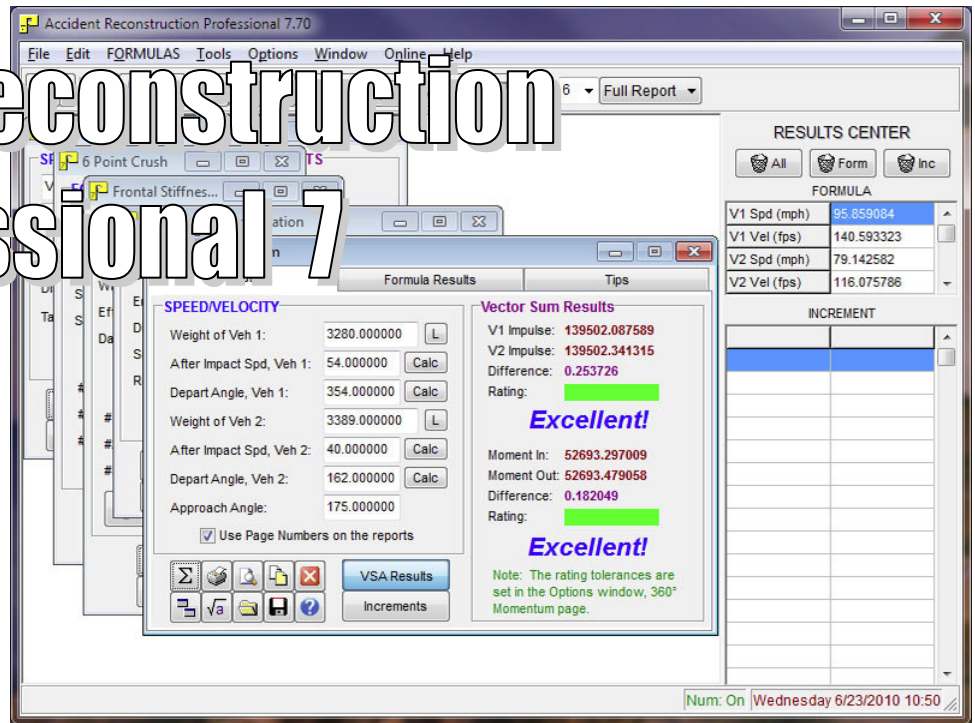

Accident Reconstruction Professional 7

We've even got VIDEO HELP FILES on the CD!

AR Pro 7 running in Microsoft Windows 7.

Accident Reconstruction Professional 7

This program has been well endowed with the formulas, options, and capabilities you need to get your job done quicker, easier, and more accurately than ever before.

Of course, there is a lot more to a good Reconstruction program than just formulas... AR Pro has a built-in Vehicle Database that has virtually every car and light truck on the road since 1971. The database has the information that you'll need, when you need it, like: curb weights, overall length, overall height, overall width, just to name a few. And, of course, the database is directly accessible by the formulas that need it!