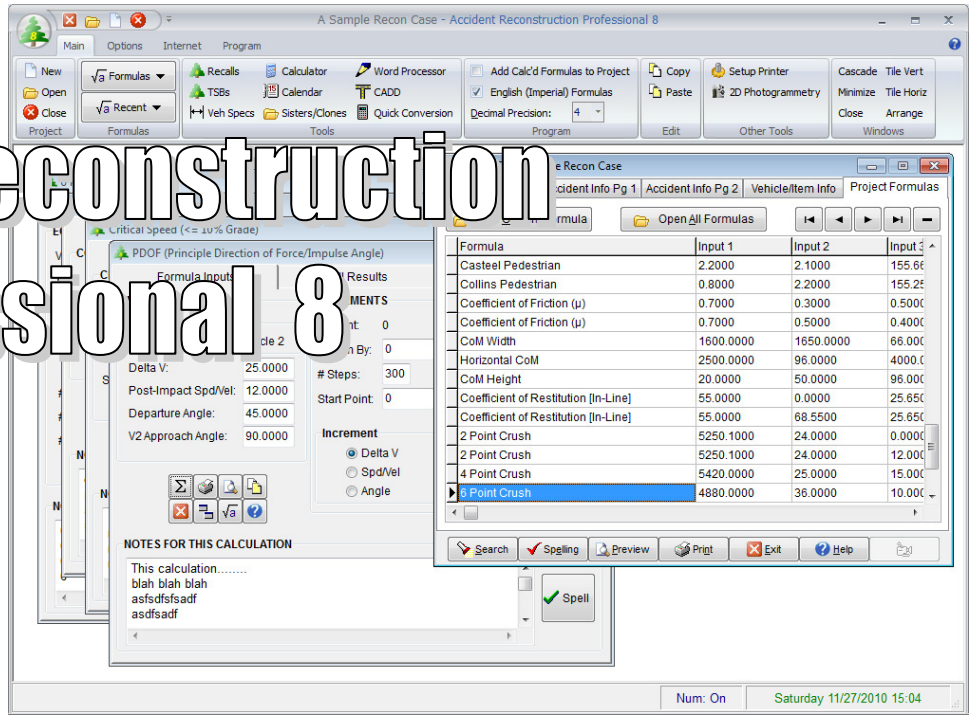

Accident Reconstruction Professional 8

AR Pro 8 running in Microsoft Windows 7.

Accident Reconstruction Professional 8

This program has been well endowed with the formulas, options, and capabilities you need to get your job done quicker, easier, and more accurately than ever before.

Of course, there is a lot more to a good Reconstruction program than just formulas... AR Pro has a built-in Vehicle Database that has virtually every car and light truck on the road since 1971. The database has the information that you'll need, when you need it, like: curb weights, overall length, overall height, overall width, just to name a few. And, of course, the database is directly accessible by the formulas that need it!